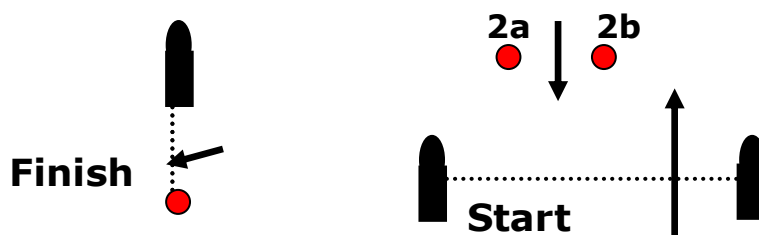

COURSE DIAGRAM 09/06/2015

COURSE:

Start – 1– 1a- gate2 – 1– 1a - gate2 - Finish

All distances and angles are approximate

Start line:

Orange flags on starting boats

Finish line:

Blue flag on finish boat and orange flag on mark

Marks:

Orange inflatable cylindrical marks