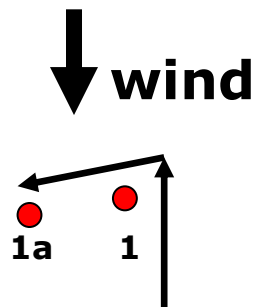

COURSE DIAGRAM 09/06/2015

COURSE:

Start – 1– 1a- gate2 – 1– 1a - gate2 - Finish

All distances and angles are approximate

Start line:

Orange flags on starting boats

Finish line:

Blue flag on finish boat and orange flag on mark

Marks:

Orange inflatable cylindrical marks